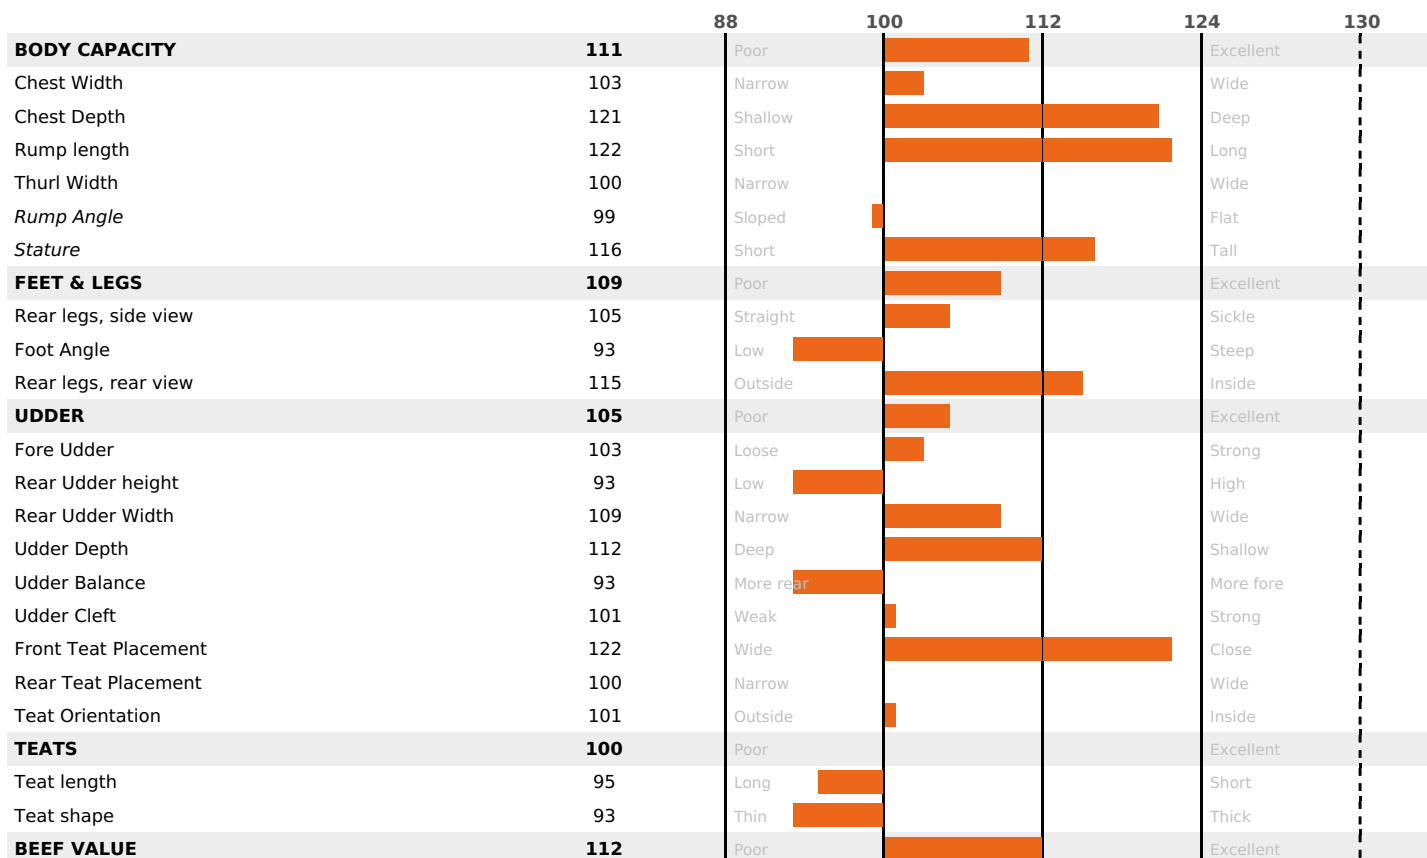

FR 4320958714 - N° 98827
BREEDER : GAEC DE COMBE D AZOU
DAM : ODIANA / 3-305 / 11947Kg / 38,8 / 40,0

SOLIDS POWERFULL HEALTH GRAZING

PRODUCTION

Milk Synthesis **+47**

daughter(s) - Herd(s) - Rel. 77%

MILK	PROT. (KG)	FAT (KG)	PROT. (%)	FAT (%)	DIGER
+908	+39	+37	+0.12	+0.02	1.6

K-CAS	B-CAS
AA	A1A1

FUNCTIONAL

CALV. EASE	D. CALV. EASE	CALF VIT	D. CALF VIT.
95	95	95	95

MILCA : MIF / MTCP : MTF / MTETR : MTRC

HEALTH

1.8

NEW

TYPE

114

daughter(s) - Herd(s) - Reliability 66

NEW