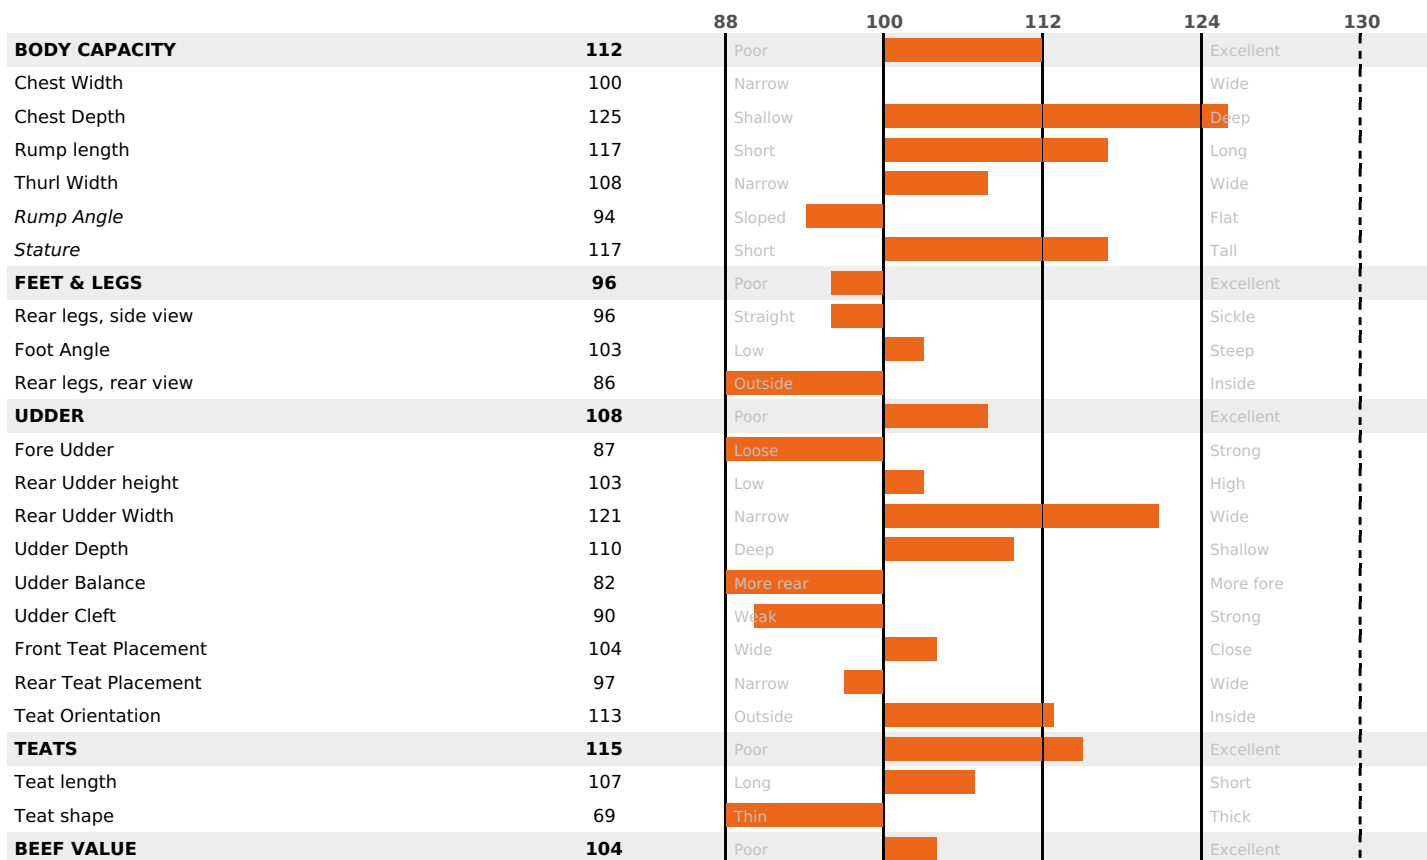

FR 8844475618 - N° 98838
BREEDER : GAEC BOURCELOT
DAM : PHILIPINE / 3-305 / 12610Kg / 40,4 / 33,8

SOLIDS POWERFULL HEALTH GRAZING

PRODUCTION

Milk Synthesis **+40**

1 daughter(s) - 1 Herd(s) - Rel. 76%

MILK	PROT. (KG)	FAT (KG)	PROT. (%)	FAT (%)	DIGER
+803	+29	+51	+0.03	+0.26	-0.8

K-CAS	B-CAS
AB	A1A2

FUNCTIONAL

CALV. EASE	D. CALV. EASE	CALF VIT	D. CALF VIT.
95	95	95	95

MILCA : MIF / MTCP : MTF / MTETR : MTRC

HEALTH

1.5

NEW

TYPE

109

daughter(s) - Herd(s) - Reliability 68

NEW