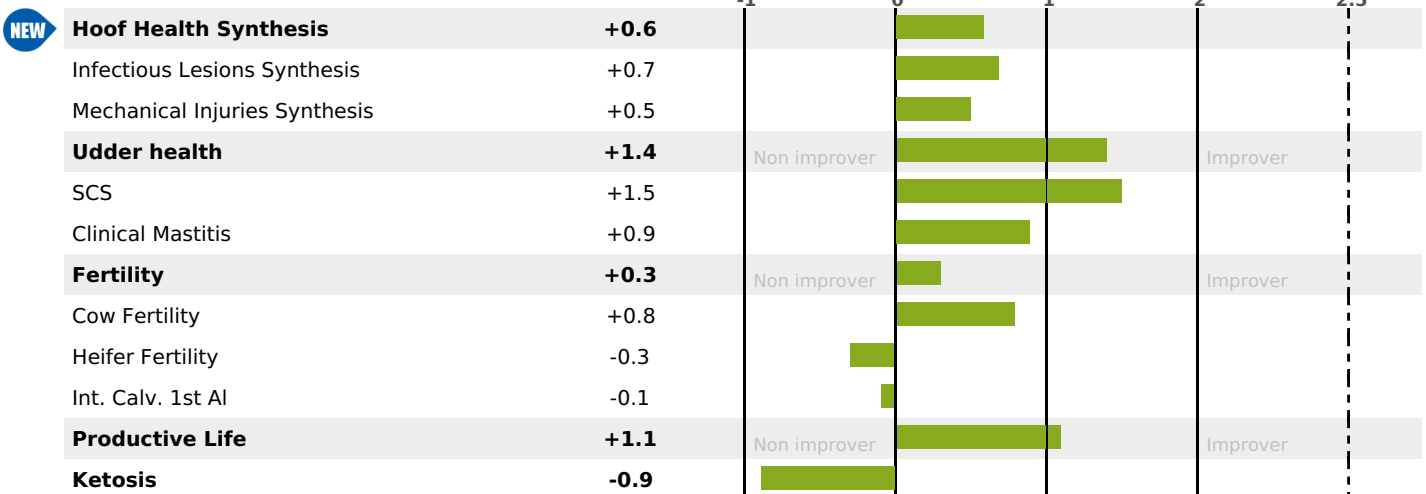

SYROCCO

ISU

ODYNO / MACINTOSH / IDROLIC

180

AVAILABLE

SOLIDS

POWERFULL

HEALTH

GRAZING

PRODUCTION

Milk Synthesis **+67**

daughter(s) - Herd(s) - **Rel. 76%**

MILK	PROT. (KG)	FAT (KG)	PROT. (%)	FAT (%)	DIGER	K-CAS	B-CAS
+1362	+53	+65	+0.13	+0.14	0.4	BB	A2A2

FUNCTIONAL

MILCA : MIC / MTCP : MTF
MTETR : MTRF

CALV. EASE	D. CALV. EASE	CALF VIT	D. CALF VIT.
95	95	95	95

HEALTH