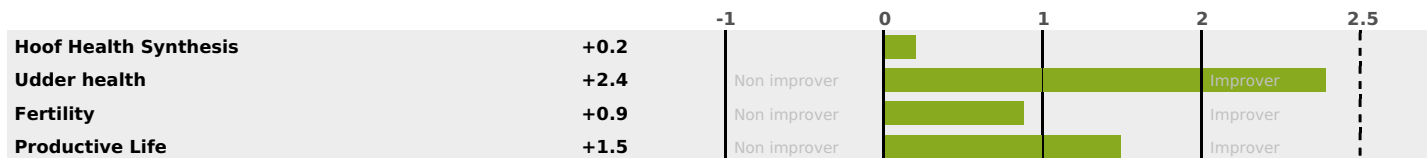

FR 7120332279 - N° A1438
BREEDER : EARL FERRIER
DAM : 63NELIDA / 3-305 / 10213Kg / 38,5 / 36,5

SOLIDS POWERFULL HEALTH GRAZING

PRODUCTION

Milk Synthesis **+48**

daughter(s) - Herd(s) - **Rel. 77%**

MILK	PROT. (KG)	FAT (KG)	PROT. (%)	FAT (%)	DIGER
+830	+36	+53	+0.13	+0.29	0.9

K-CAS	B-CAS
AB	A1A2

FUNCTIONAL

CALV. EASE	D. CALV. EASE	CALF VIT	D. CALF VIT.
95	93	95	95

MILCA : MIF / MTCP : MTF / MTETR : MTRF

HEALTH

2.4

TYPE

105

daughter(s) - Herd(s) - **Reliability 63**