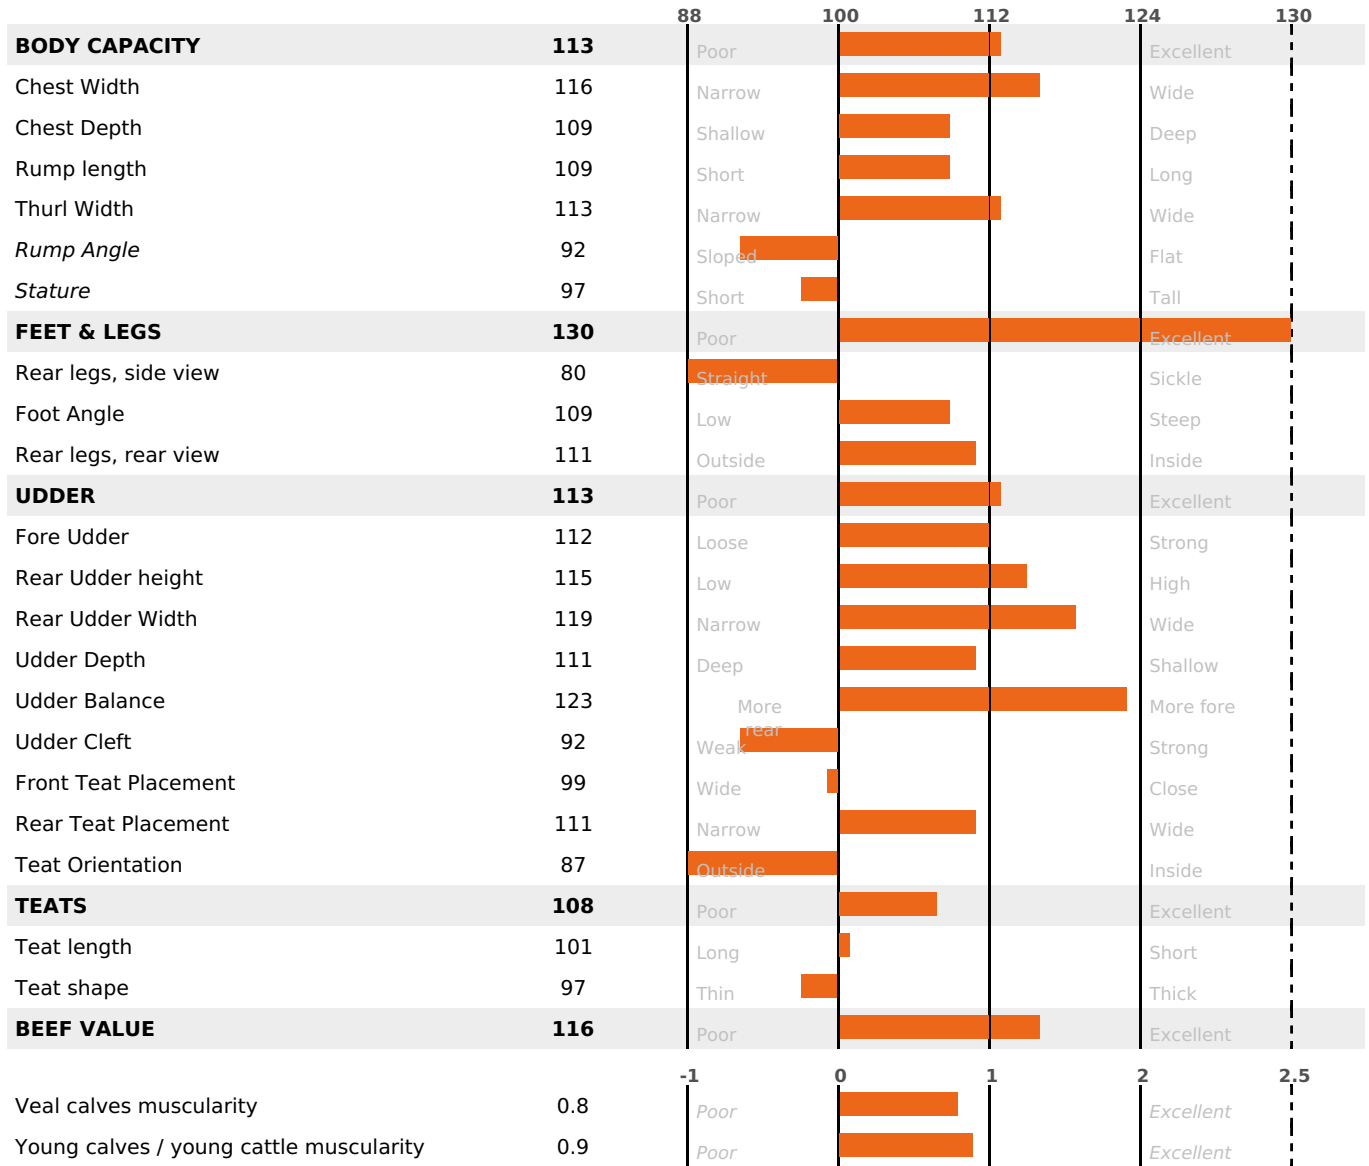

GRAZING

PRODUCTION

Milk Synthesis **+37**

daughter(s) - Herd(s) - **Rel. 71%**

MILK	PROT. (KG)	FAT (KG)	PROT. (%)	FAT (%)	DIGER	K-CAS	B-CAS
+737	+30	+32	+0.11	+0.03	-0.6	AA	A1A2

FUNCTIONAL

MILCA : MIF / MTCP : MTF

MTETR : MTRF

CALV. EASE	D. CALV. EASE	CALF VIT	D. CALF VIT.
84	95	95	95

HEALTH

NEW

daughter(s) - Herd(s) - **Reliability 60**

FR 2544912749 - N° A1427
 BREEDER : GAEC BONNET
 DAM : PASTELLE
 1-305 5674KG 38,5 35,3