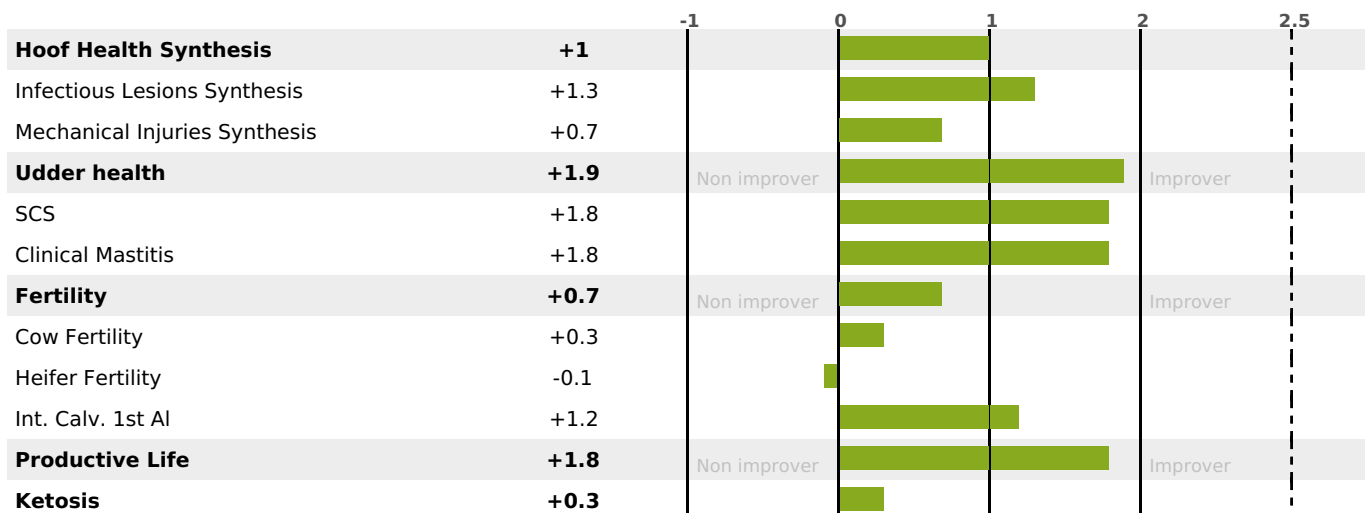

TENEDALE

ISU

PARRAIN / MORTIMER / INGENIO

170

AVAILABLE

SOLIDS

POWERFULL

HEALTH

GRAZING

PRODUCTION

Milk Synthesis **+37**

daughter(s) - Herd(s) - **Rel. 71%**

MILK	PROT. (KG)	FAT (KG)	PROT. (%)	FAT (%)	DIGER	K-CAS	B-CAS
+737	+30	+32	+0.11	+0.03	-0.6	AA	A1A2

FUNCTIONAL

MILCA : MIF / MTCP : MTF

MTETR : MTRF

CALV. EASE	D. CALV. EASE	CALF VIT	D. CALF VIT.
84	95	95	95

HEALTH

NEW