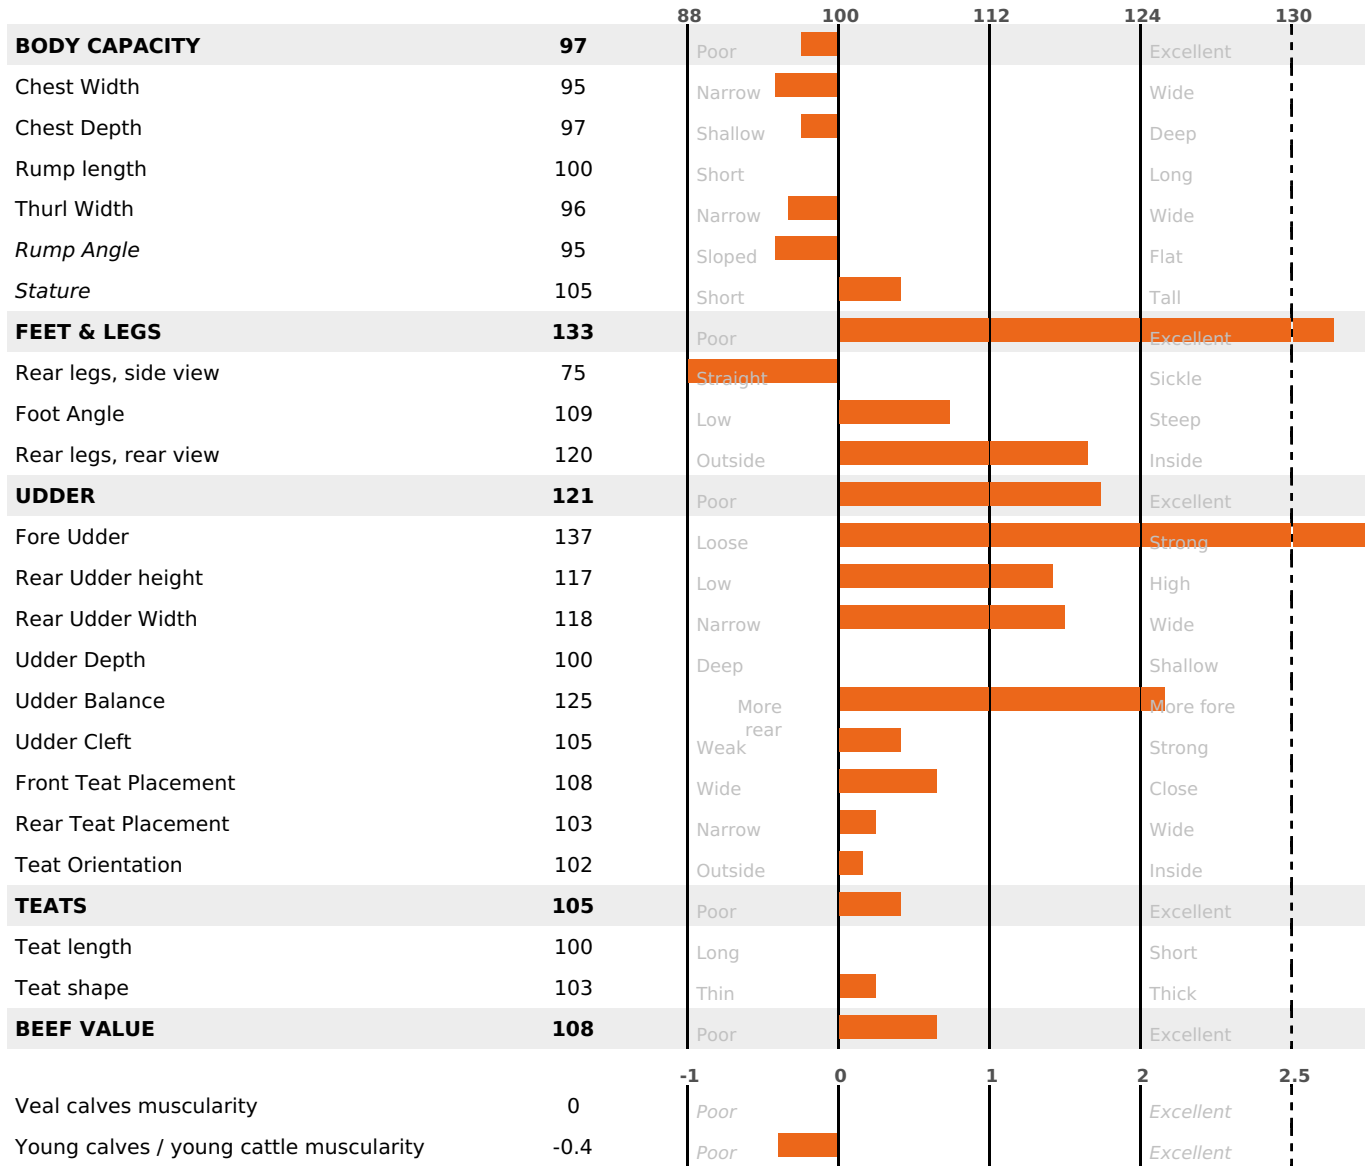

## PRODUCTION

Milk Synthesis **+71**

0 daughter(s) - 0 Herd(s) - **Rel. 75%**

MILK	PROT. (KG)	FAT (KG)	PROT. (%)	FAT (%)	DIGER	K-CAS	B-CAS
+1314	+55	+69	+0.19	+0.25	-1.1	AB	A1A2

## FUNCTIONAL

MILCA : MIF / MTCP : MTF  
MTETR : MTRF

CALV. EASE	D. CALV. EASE	CALF VIT	D. CALF VIT.
95	95	95	95

## HEALTH

1.2

NEW

daughter(s) - Herd(s) - **Reliability 60**

FR 2527293994 - N° A1422  
 BREEDER : GAEC GIRARD CLERC  
 DAM : REDRIVER  
 2-305 11465KG 34,9 37,5