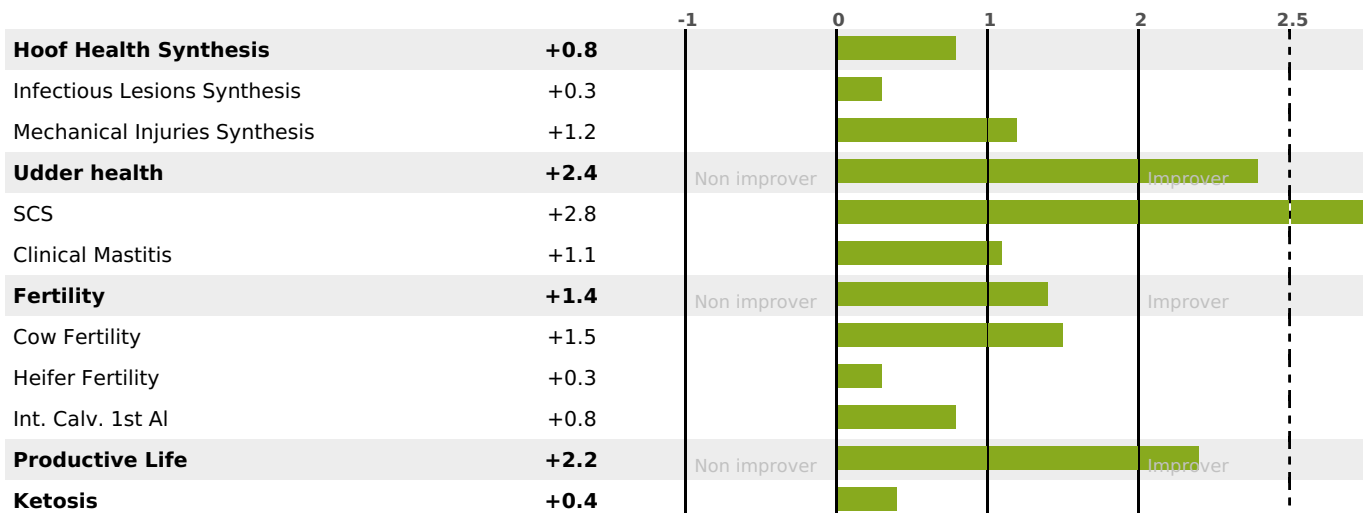

GRAZING

PRODUCTION

Milk Synthesis **+34**

0 daughter(s) - 0 Herd(s) - **Rel. 73%**

MILK	PROT. (KG)	FAT (KG)	PROT. (%)	FAT (%)	DIGER	K-CAS	B-CAS
+676	+27	+33	+0.08	+0.06	0.7	AB	A1A2

FUNCTIONAL

MILCA : MIF / MTCP : MTF
MTETR : MTRC

CALV. EASE	D. CALV. EASE	CALF VIT	D. CALF VIT.
95	95	95	95

HEALTH

3.6

NEW

daughter(s) - Herd(s) - **Reliability 62**

FR 7045281944 - N° A1437

BREEDER : GAEC DU PRES BANAL

DAM : PRUNELLE