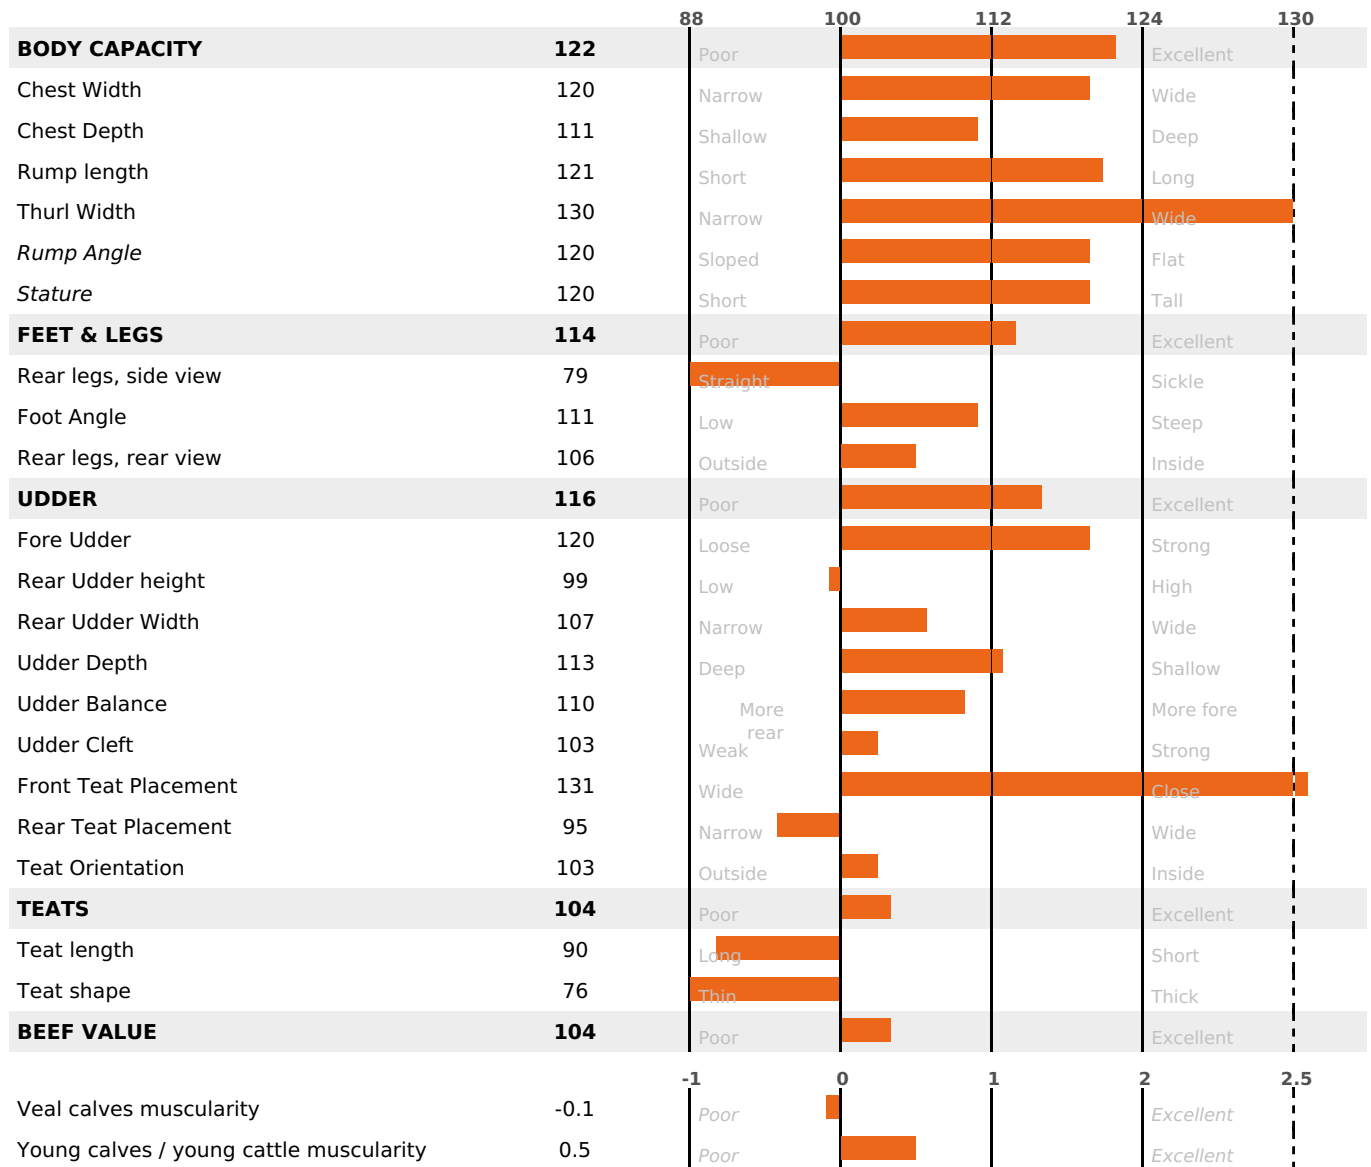

PRODUCTION

Milk Synthesis **+38**

daughter(s) - Herd(s) - **Rel. 71%**

MILK	PROT. (KG)	FAT (KG)	PROT. (%)	FAT (%)	DIGER	K-CAS	B-CAS
+751	+30	+36	+0.09	+0.07	0.7	AB	A1A2

FUNCTIONAL

MILCA : MIF / MTCP : MTF
MTETR : MTRC

CALV. EASE	D. CALV. EASE	CALF VIT	D. CALF VIT.
95	95	95	95

HEALTH

daughter(s) - Herd(s) - **Reliability 60**

FR 7045281944 - N° A1437
 BREEDER : GAEC DU PRES BANAL
 DAM : PRUNELLE
 1-305 9374KG 40,4 35,0