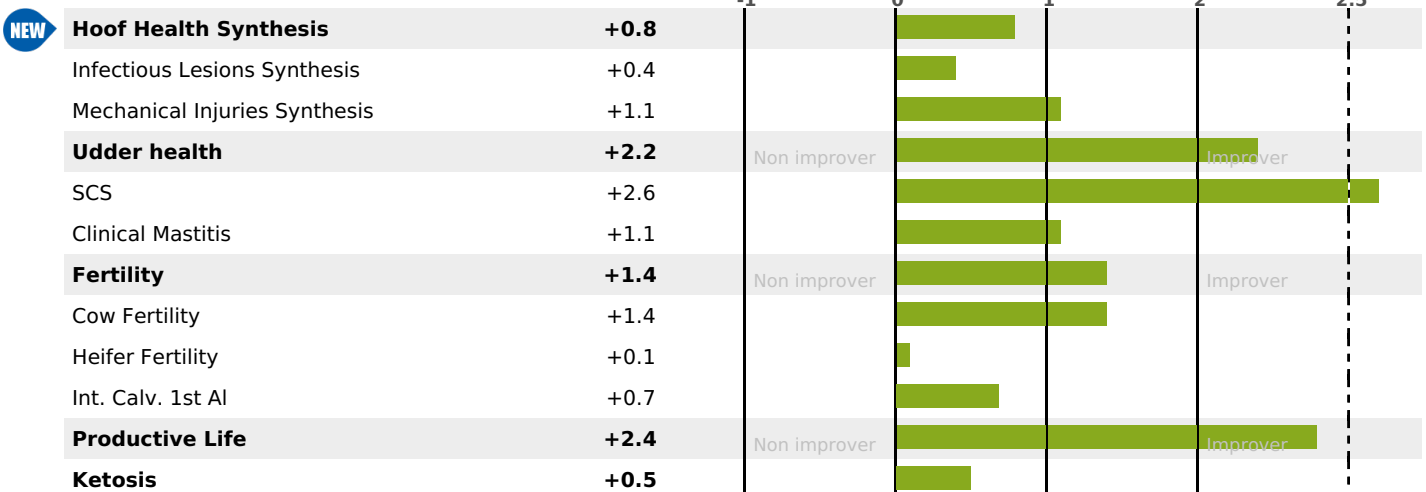

PRODUCTION

Milk Synthesis **+38**

daughter(s) - Herd(s) - **Rel. 71%**

MILK	PROT. (KG)	FAT (KG)	PROT. (%)	FAT (%)	DIGER	K-CAS	B-CAS
+751	+30	+36	+0.09	+0.07	0.7	AB	A1A2

FUNCTIONAL

MILCA : MIF / MTCP : MTF
MTETR : MTRC

CALV. EASE	D. CALV. EASE	CALF VIT	D. CALF VIT.
95	95	95	95

HEALTH

daughter(s) - Herd(s) - **Reliability 60**

FR 7045281944 - N° A1437
 BREEDER : GAEC DU PRES BANAL
 DAM : PRUNELLE
 1-305 9374KG 40,4 35,0