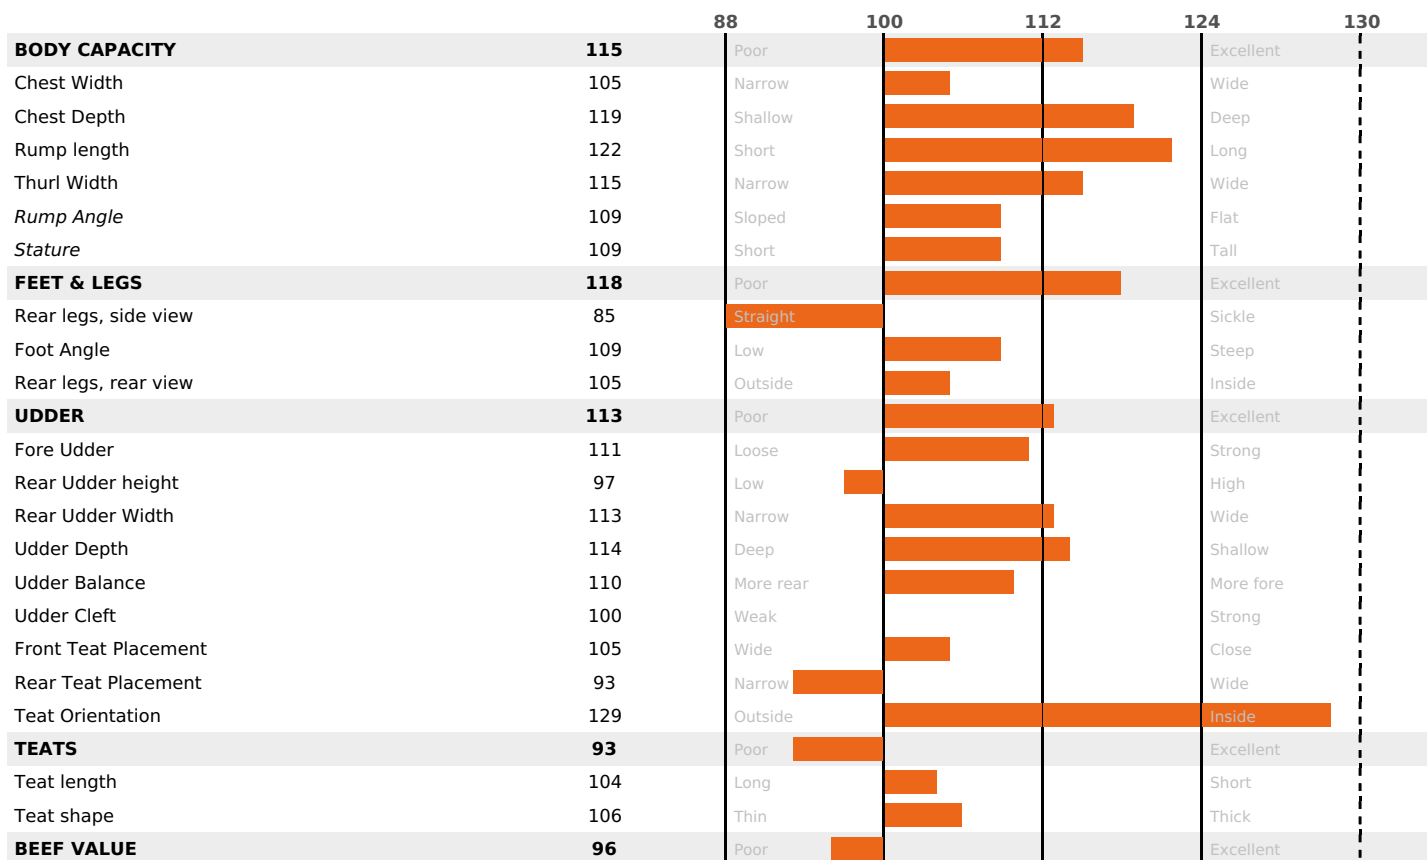

FR 4243411216 - N° A1802
BREEDER : GAEC VIVOT
DAM : 5425 / 1-305 / 6479Kg / 34 / 34,4

SOLIDS POWERFULL HEALTH GRAZING

PRODUCTION

Milk Synthesis **+47**

daughter(s) - Herd(s) - Rel. 76%

MILK	PROT. (KG)	FAT (KG)	PROT. (%)	FAT (%)	DIGER
+1247	+39	+46	-0.02	-0.06	-0.4

K-CAS	B-CAS
AB	A1A2

FUNCTIONAL

CALV. EASE	D. CALV. EASE	CALF VIT	D. CALF VIT.
95	95	95	95

MILCA : MIF / MTCP : MTF / MTETR : MTRF

HEALTH

1.4

NEW

TYPE

121

daughter(s) - Herd(s) - Reliability 66

NEW