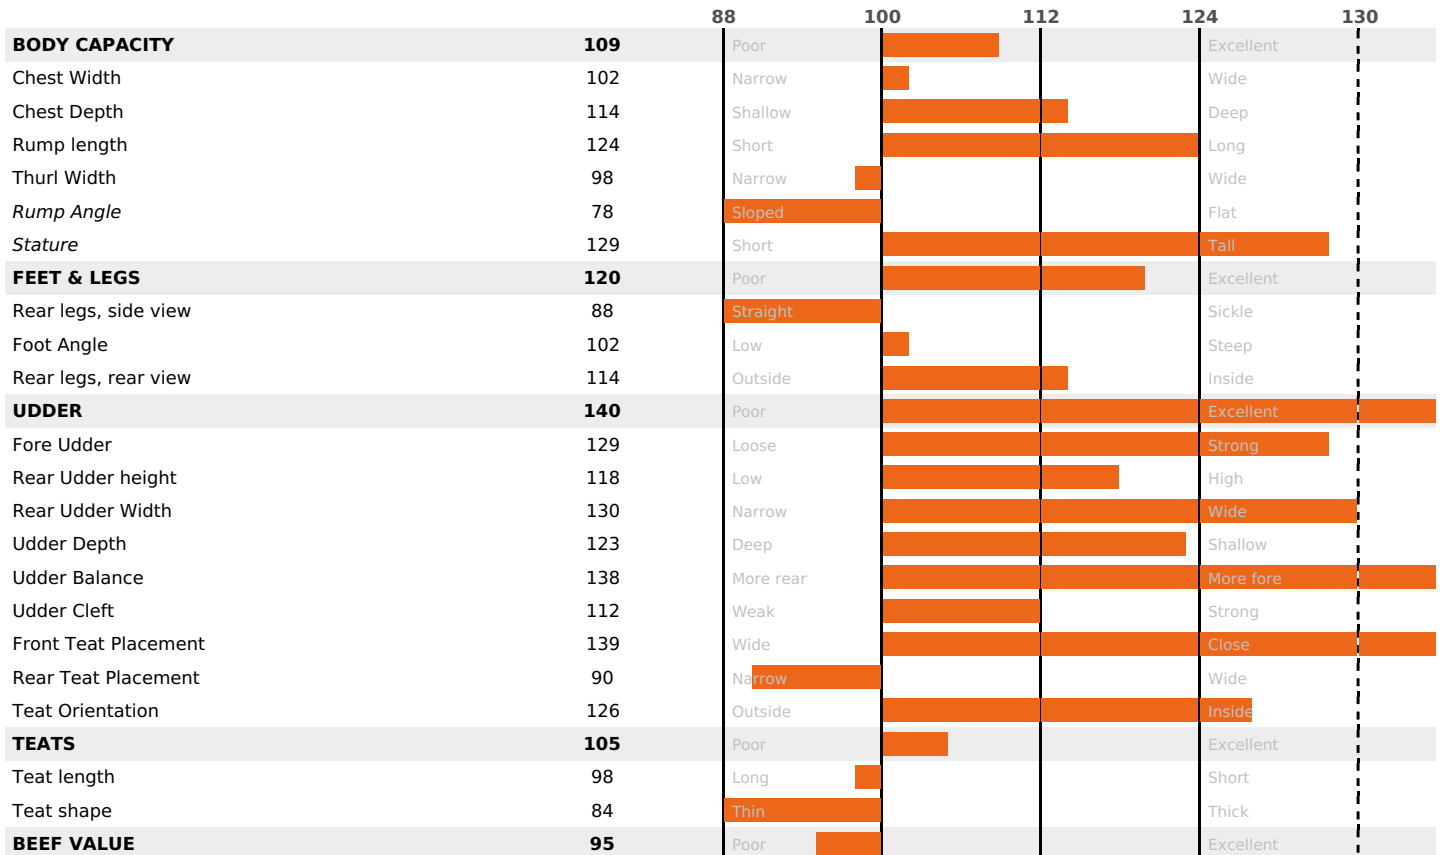

FR 7039050964 - N° A1810
BREEDER : GAEC DE L'ELEVAGE VUAILLAT
DAM : SWISS BOOK / 2-281 / 6203Kg / 39,9 / 36,4

SOLIDS POWERFULL HEALTH GRAZING

PRODUCTION

Milk Synthesis **+31**

daughter(s) - Herd(s) - Rel. **77%**

MILK	PROT. (KG)	FAT (KG)	PROT. (%)	FAT (%)	DIGER
+646	+24	+33	+0.04	+0.14	1.7

K-CAS	B-CAS
AB	A1A2

FUNCTIONAL

CALV. EASE	D. CALV. EASE	CALF VIT	D. CALF VIT.
95	95	95	95

MILCA : MIF / MTCP : MTF / MTETR : MTRF

HEALTH

3.3

NEW

TYPE

134

daughter(s) - Herd(s) - Reliability **67**

NEW