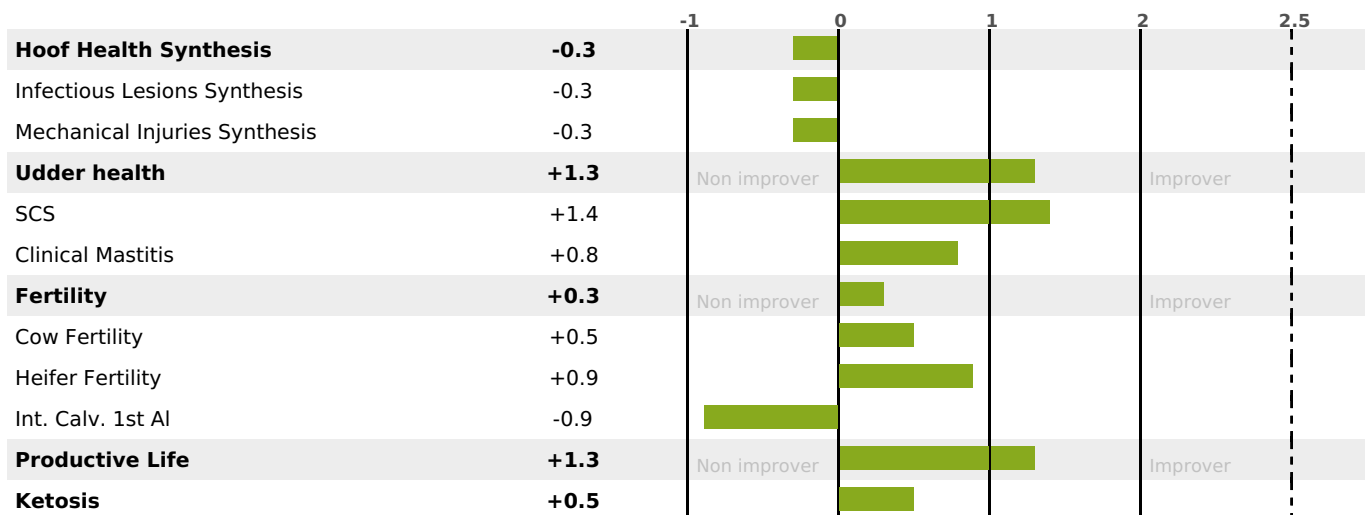

TIMBERLAND

ISU

PETERPAN / NOELCERNEU / JULKO

158

AVAILABLE

SOLIDS

POWERFULL

HEALTH

GRAZING

PRODUCTION

Milk Synthesis **+42**

daughter(s) - Herd(s) - **Rel. 71%**

MILK	PROT. (KG)	FAT (KG)	PROT. (%)	FAT (%)	DIGER	K-CAS	B-CAS
+551	+31	+40	+0.21	+0.28	-1.1	BB	A2A2

FUNCTIONAL

MILCA : MIF / MTCP : MTF

MTETR : MTRC

CALV. EASE	D. CALV. EASE	CALF VIT	D. CALF VIT.
95	95	95	95

HEALTH

NEW