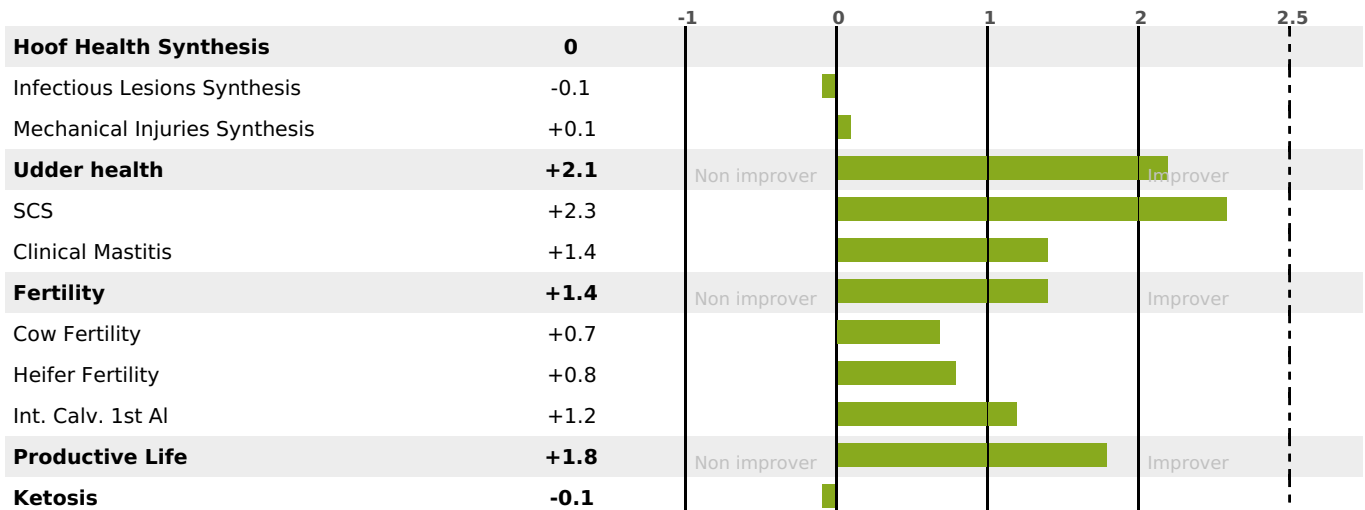

GRAZING

PRODUCTION

Milk Synthesis **+54**

daughter(s) - Herd(s) - **Rel. 71%**

MILK	PROT. (KG)	FAT (KG)	PROT. (%)	FAT (%)	DIGER	K-CAS	B-CAS
+1112	+45	+45	+0.14	+0.04	-0.3	BB	A2A2

FUNCTIONAL

MILCA : MIF / MTCP : MTF

MTETR : MTRF

CALV. EASE	D. CALV. EASE	CALF VIT	D. CALF VIT.
95	95	95	95

HEALTH

NEW

daughter(s) - Herd(s) - **Reliability 60**

FR 0122025726 - N° A1419
 BREEDER : GAEC FOREY
 DAM : OEILLETTE
 2-305 10764KG 36,7 35,8