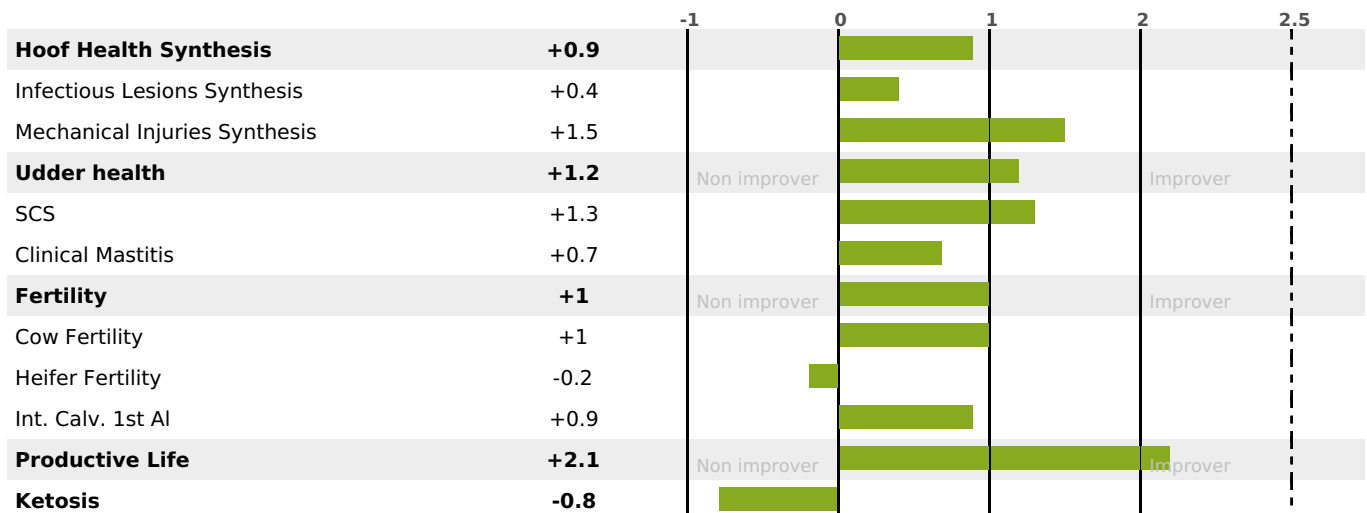

AVAILABLE

SOLIDS

POWERFULL

HEALTH

GRAZING

PRODUCTION

Milk Synthesis **+71**

0 daughter(s) - 0 Herd(s) - **Rel. 71%**

MILK	PROT. (KG)	FAT (KG)	PROT. (%)	FAT (%)	DIGER	K-CAS	B-CAS
+1587	+58	+65	+0.11	+0.02	0.1	AB	A1A2

FUNCTIONAL

MILCA : MIF / MTCP : MTF

MTETR : MTRF

CALV. EASE	D. CALV. EASE	CALF VIT	D. CALF VIT.
95	95	95	95

HEALTH

2.6

NEW

daughter(s) - Herd(s) - **Reliability 60**

FR 7045496464 - N° A2408
 BREEDER : EARL DU PRE
 DAM : SALSA
 - KG