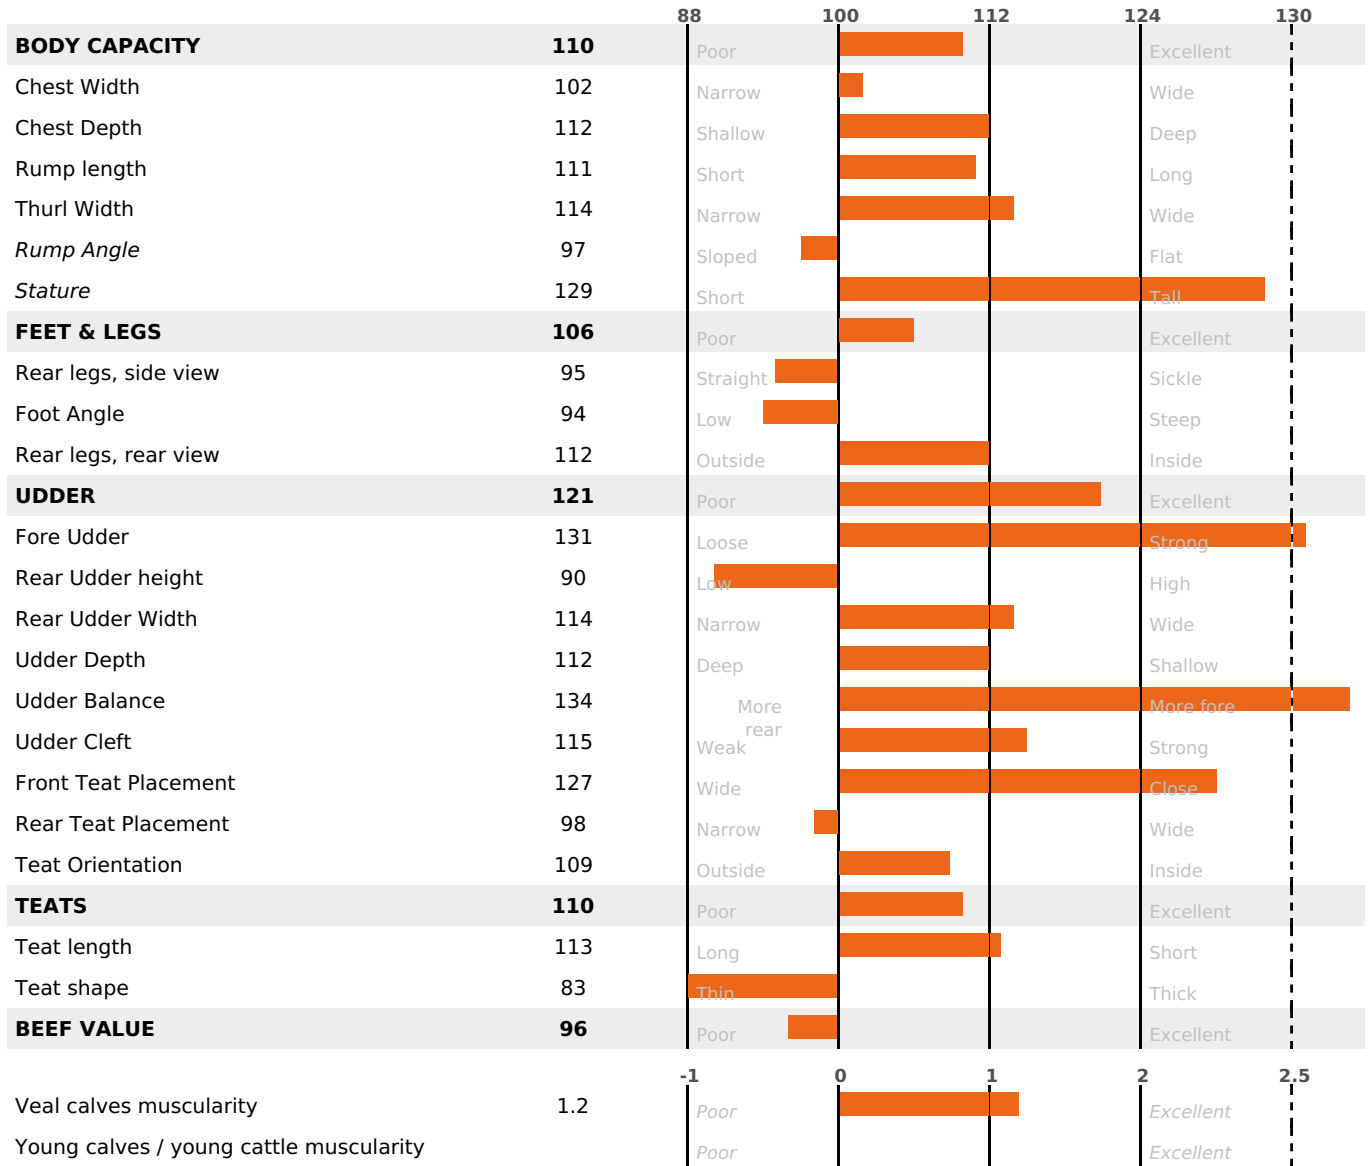

AVAILABLE

SOLIDS

POWERFULL

HEALTH

GRAZING

PRODUCTION

Milk Synthesis **+71**

0 daughter(s) - 0 Herd(s) - **Rel. 71%**

MILK	PROT. (KG)	FAT (KG)	PROT. (%)	FAT (%)	DIGER	K-CAS	B-CAS
+1587	+58	+65	+0.11	+0.02	0.1	AB	A1A2

FUNCTIONAL

MILCA : MIF / MTCP : MTF

MTETR : MTRF

CALV. EASE	D. CALV. EASE	CALF VIT	D. CALF VIT.
95	95	95	95

HEALTH

2.6

NEW

daughter(s) - Herd(s) - **Reliability 60**

FR 7045496464 - N° A2408
 BREEDER : EARL DU PRE
 DAM : SALSA
 - KG