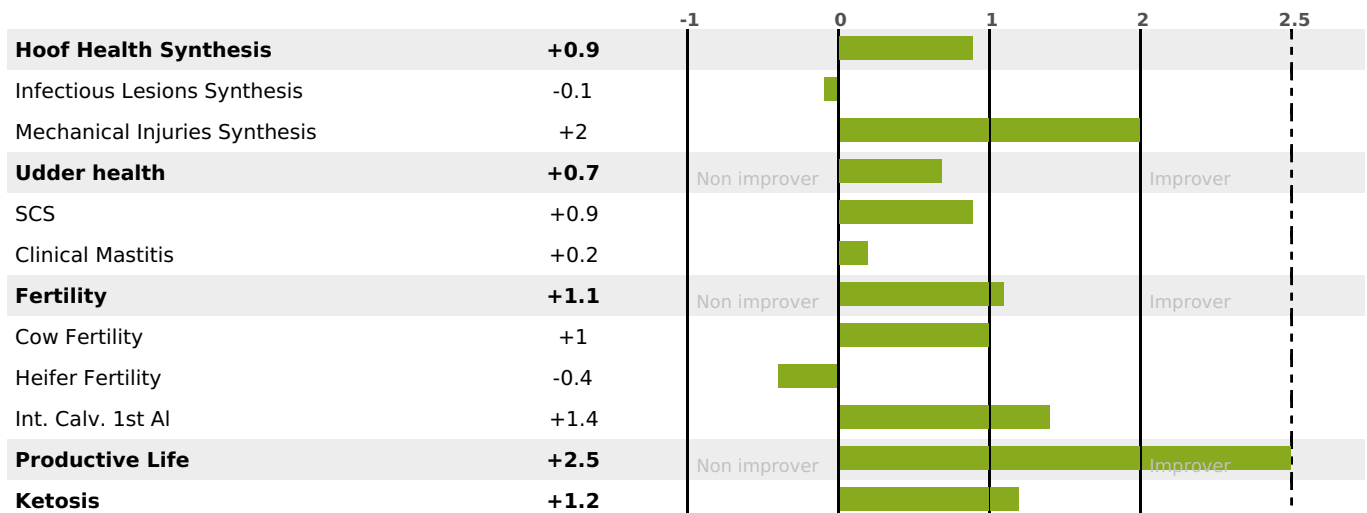

GRAZING

PRODUCTION

Milk Synthesis **+58**

0 daughter(s) - 0 Herd(s) - **Rel. 71%**

MILK	PROT. (KG)	FAT (KG)	PROT. (%)	FAT (%)	DIGER	K-CAS	B-CAS
+955	+49	+39	+0.25	+0.01	-0.5	BB	A2A2

FUNCTIONAL

MILCA : MIF / MTCP : MTF
MTETR : MTRF

CALV. EASE	D. CALV. EASE	CALF VIT	D. CALF VIT.
95	95	95	95

HEALTH

3.1

NEW

daughter(s) - Herd(s) - **Reliability 60**

FR 8844558720 - N° A2382

BREEDER : GAEC DE L ETOILE

DAM : RIPOSTE