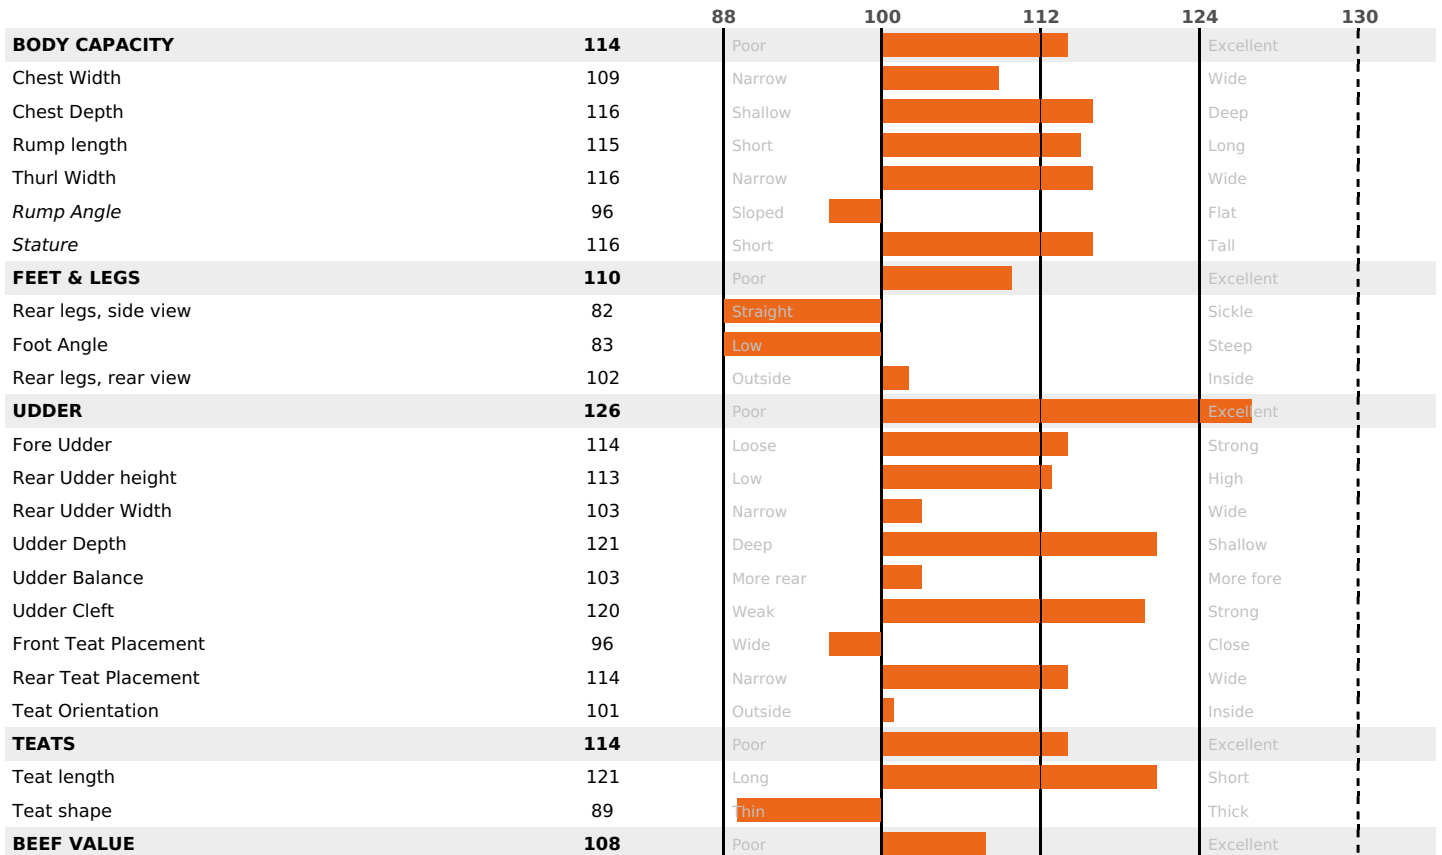

FR 2533853947 - N° A2363
BREEDER : GAEC DE LA GRANGE FAURE
DAM : PICARDIE / 3-305 / 9723Kg / 37,7 / 35,7

SOLIDS POWERFULL HEALTH GRAZING

PRODUCTION

Milk Synthesis +29

daughter(s) - Herd(s) - Rel. 77%

MILK	PROT. (KG)	FAT (KG)	PROT. (%)	FAT (%)	DIGER
+632	+23	+29	+0.03	+0.09	0.4

K-CAS	B-CAS
AB	A1A2

FUNCTIONAL

CALV. EASE	D. CALV. EASE	CALF VIT	D. CALF VIT.
95	95	95	95

MILCA : MIF / MTCP : MTF / MTETR : MTRF

HEALTH

2.2

NEW

TYPE

127

daughter(s) - Herd(s) - Reliability 67

NEW