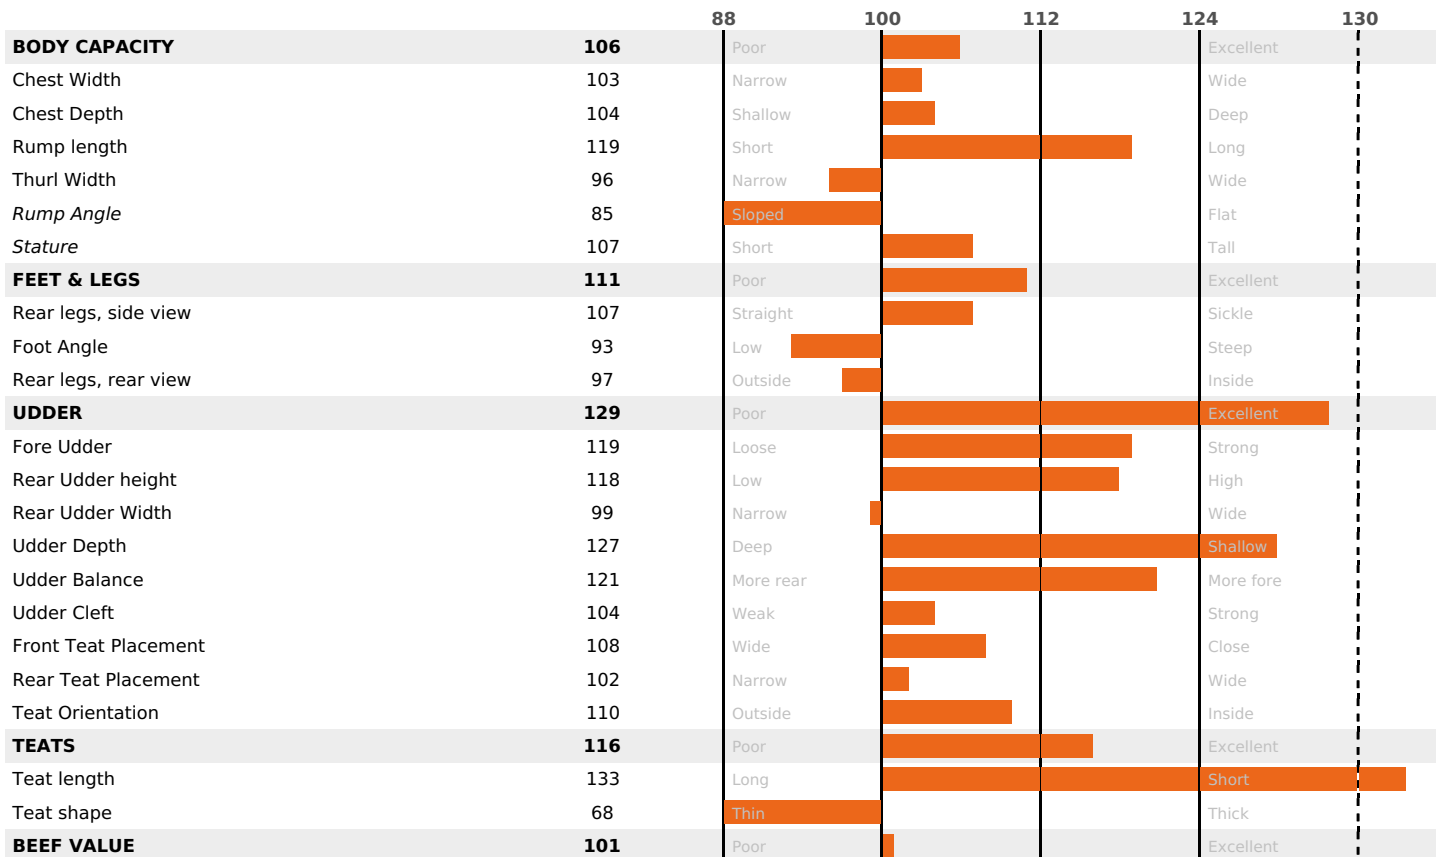

FR 7120312962 - N° A2377
BREEDER : GAEC DU CLOS ROY
DAM : SAVOIE / 1-305 / 4513Kg / 38,3 / 36,6

SOLIDS HEALTH GRAZING

PRODUCTION

Milk Synthesis **+39**

daughter(s) - Herd(s) - **Rel. 76%**

MILK	PROT. (KG)	FAT (KG)	PROT. (%)	FAT (%)	DIGER
+589	+29	+36	+0.19	+0.24	0.4

K-CAS	B-CAS
AB	A1A1

FUNCTIONAL

CALV. EASE	D. CALV. EASE	CALF VIT	D. CALF VIT.
95	95	95	95

MILCA : MIF / MTCP : MTF / MTETR : MTRF

HEALTH

4.1

NEW

TYPE

124

daughter(s) - Herd(s) - **Reliability 66**

NEW