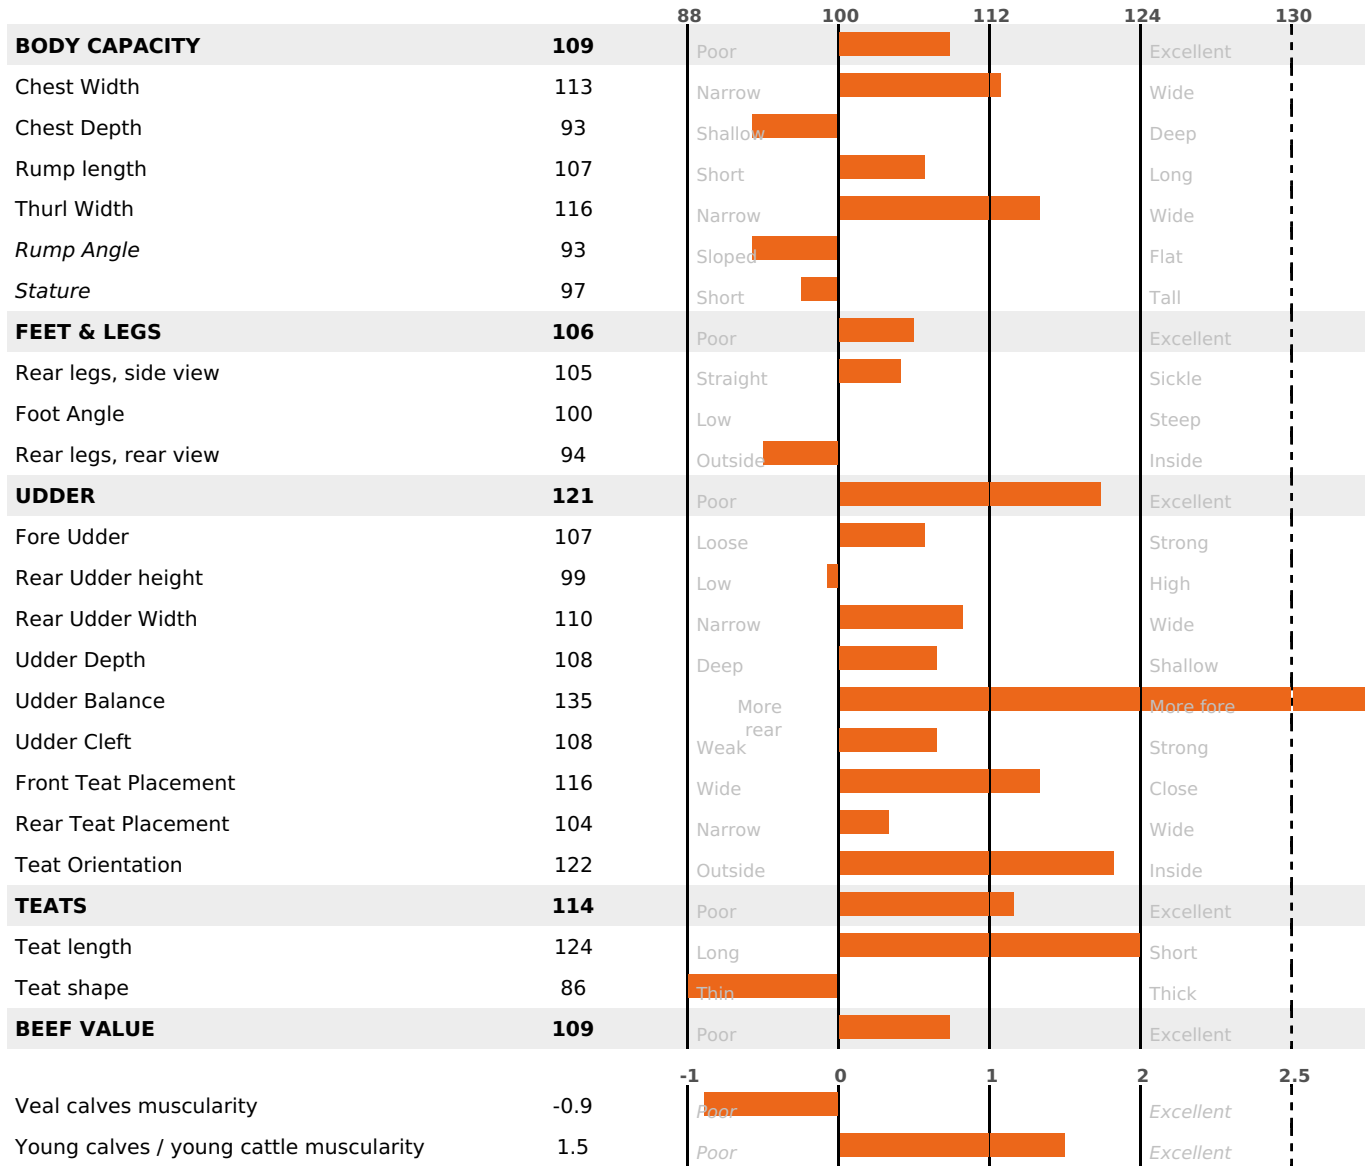

GRAZING

PRODUCTION

Milk Synthesis **+53**

daughter(s) - Herd(s) - **Rel. 71%**

MILK	PROT. (KG)	FAT (KG)	PROT. (%)	FAT (%)	DIGER	K-CAS	B-CAS
+884	+44	+36	+0.24	+0.03	-2	BB	A2A2

FUNCTIONAL

MILCA : MIF / MTCP : MTF
MTETR : MTRF

CALV. EASE	D. CALV. EASE	CALF VIT	D. CALF VIT.
95	95	95	95

HEALTH

daughter(s) - Herd(s) - **Reliability 58**

FR 2532946216 - N° A1424

BREEDER : EARL EARL LES HAUTS SAVOYARDS

DAM : REUNION

1-253 8018KG 41,6 36,4