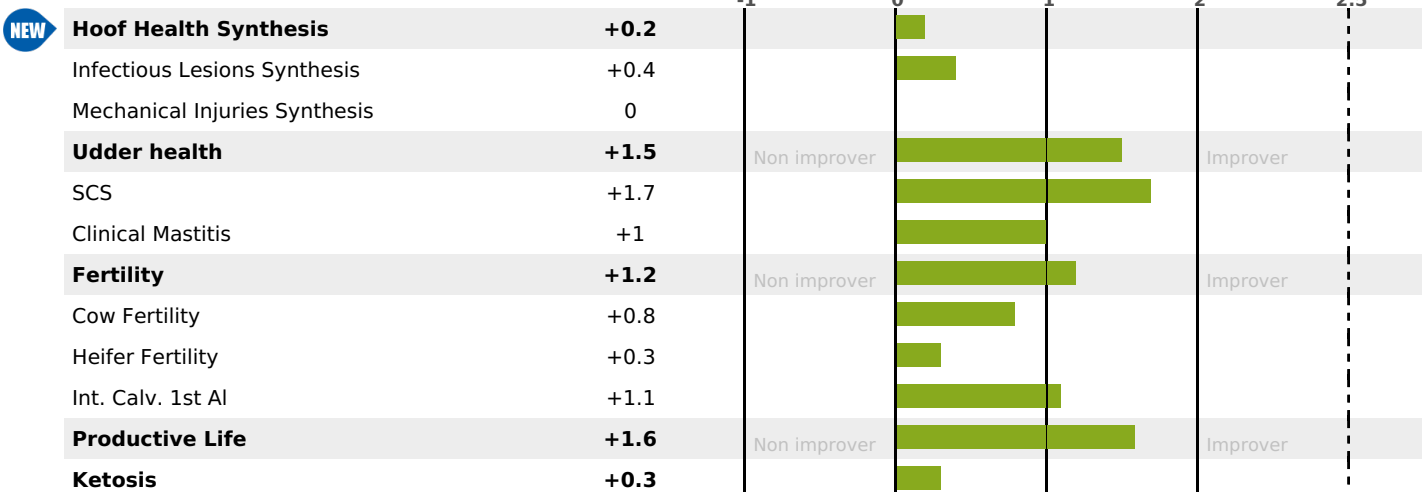

TUVALU

ISU

PETERPAN / MINNESOTA / JUOFOREZ

172

AVAILABLE

SOLIDS

POWERFULL

HEALTH

GRAZING

PRODUCTION

Milk Synthesis **+53**

daughter(s) - Herd(s) - **Rel. 71%**

MILK	PROT. (KG)	FAT (KG)	PROT. (%)	FAT (%)	DIGER	K-CAS	B-CAS
+884	+44	+36	+0.24	+0.03	-2	BB	A2A2

FUNCTIONAL

MILCA : MIF / MTCP : MTF
MTETR : MTRF

CALV. EASE	D. CALV. EASE	CALF VIT	D. CALF VIT.
95	95	95	95

HEALTH