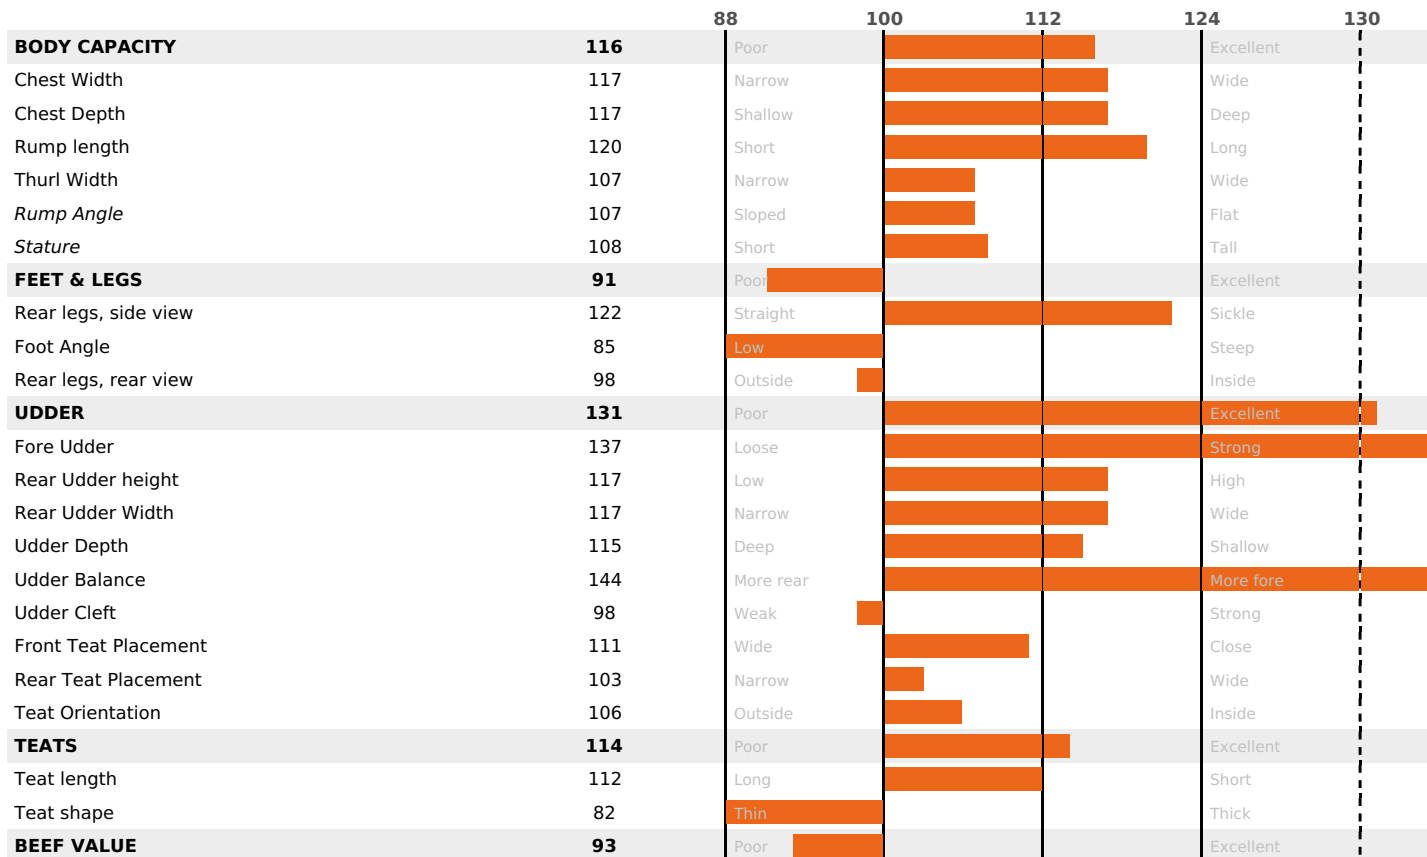

FR 2524763027 - N° A1796
BREEDER : GAEC DU CHAMP DES MARGUERITES
DAM : ROULOTTE / 1-305 / 7436Kg / 38,9 / 34,3

SOLIDS POWERFULL HEALTH GRAZING

PRODUCTION

Milk Synthesis **+40**

daughter(s) - Herd(s) - Rel. 76%

MILK	PROT. (KG)	FAT (KG)	PROT. (%)	FAT (%)	DIGER
+752	+32	+37	+0.11	+0.11	-0.4

K-CAS	B-CAS
BB	A1A2

FUNCTIONAL

CALV. EASE	D. CALV. EASE	CALF VIT	D. CALF VIT.
95	95	95	95

MILCA : MIF / MTCP : MTF / MTETR : MTRF

HEALTH

3.2

NEW

TYPE

120

daughter(s) - Herd(s) - Reliability 66

NEW