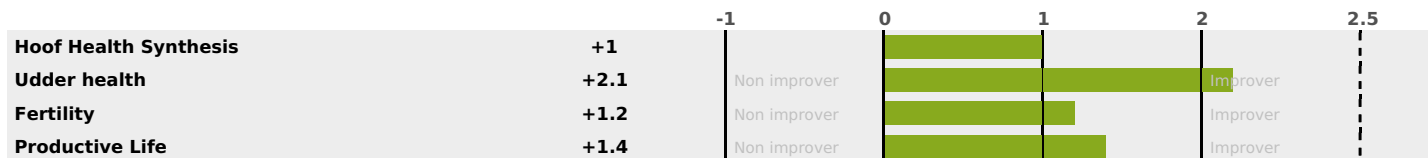

FR 2541885952 - N° A3004
BREEDER : GAEC DU ROCHET
DAM : RENATA / 2-305 / 7628Kg / 39 / 33,1

SOLIDS HEALTH

PRODUCTION

Milk Synthesis **+56**

daughter(s) - Herd(s) - Rel. **76%**

MILK	PROT. (KG)	FAT (KG)	PROT. (%)	FAT (%)	DIGER
+1153	+43	+59	+0.1	+0.21	0.6

K-CAS	B-CAS
BB	A2A2

FUNCTIONAL

CALV. EASE	D. CALV. EASE	CALF VIT	D. CALF VIT.
95	95	95	95

MILCA : MIF / MTCP : MTF / MTETR : MTRF

HEALTH

3.0

TYPE

130

daughter(s) - Herd(s) - Reliability **63**