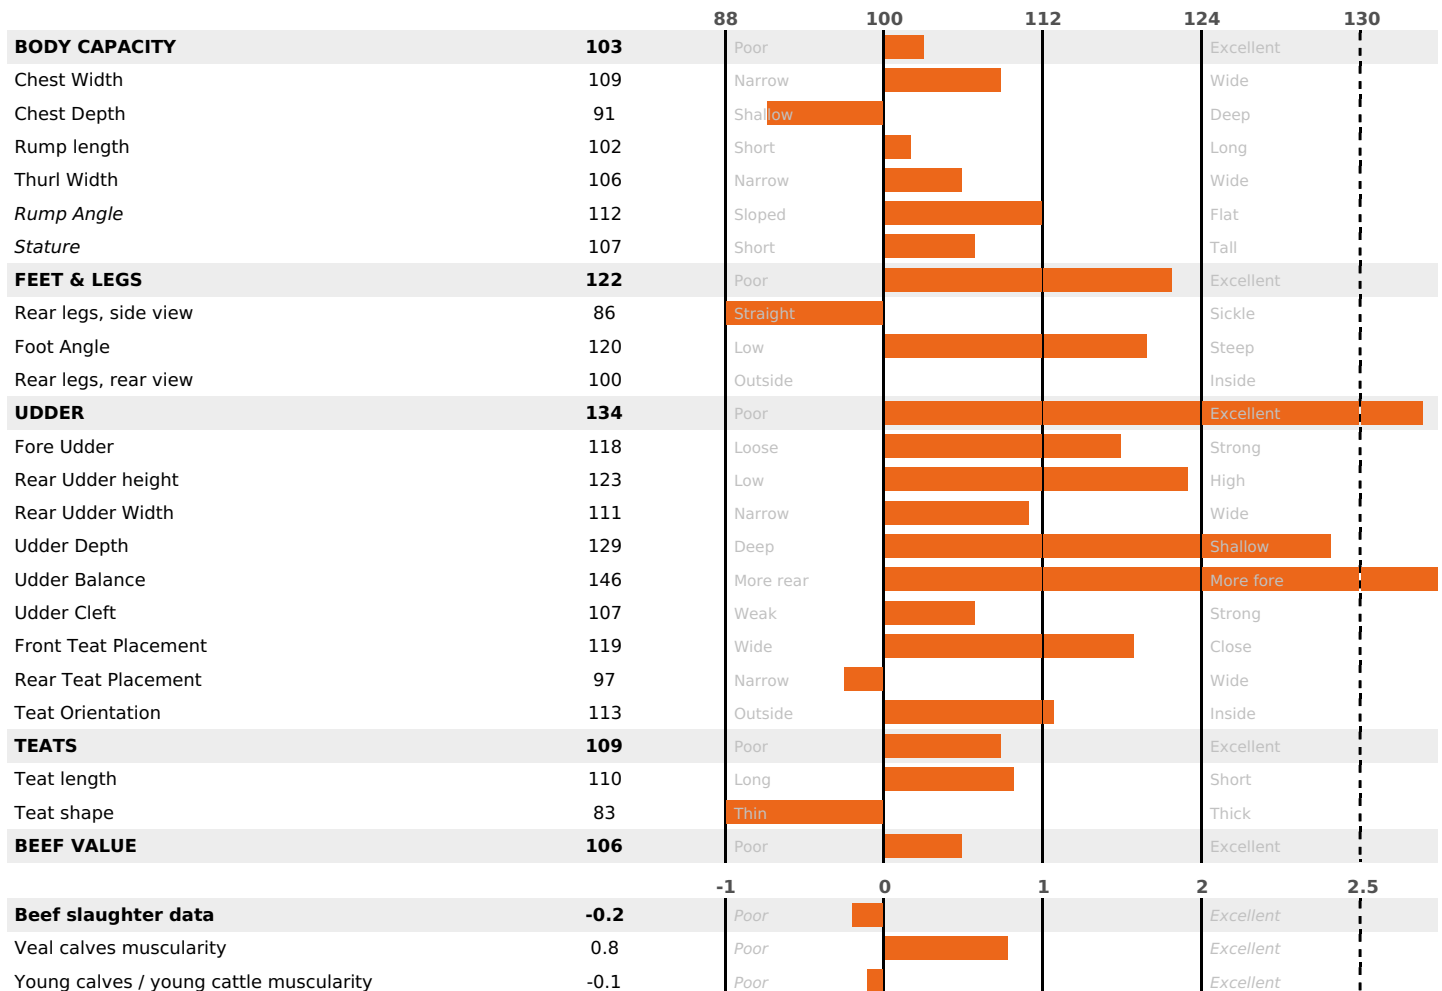

FR 9023898106 - N° A3018
BREEDER : GAEC DU TILLEUL
DAM : SATINE / 2-305 / 9589Kg / 40,7 / 36,6

SOLIDS POWERFULL HEALTH GRAZING

PRODUCTION

Milk Synthesis **+46**

daughter(s) - Herd(s) - **Rel. 73%**

MILK	PROT. (KG)	FAT (KG)	PROT. (%)	FAT (%)	DIGER
+704	+34	+50	+0.17	+0.34	1

K-CAS	B-CAS
AA	A1A1

FUNCTIONAL

CALV. EASE	D. CALV. EASE	CALF VIT	D. CALF VIT.
95	91	95	95

MILCA : MIF / MTCP : MTF / MTETR : MTRF

HEALTH

3.2

NEW

TYPE

130

daughter(s) - Herd(s) - **Reliability 61**

NEW