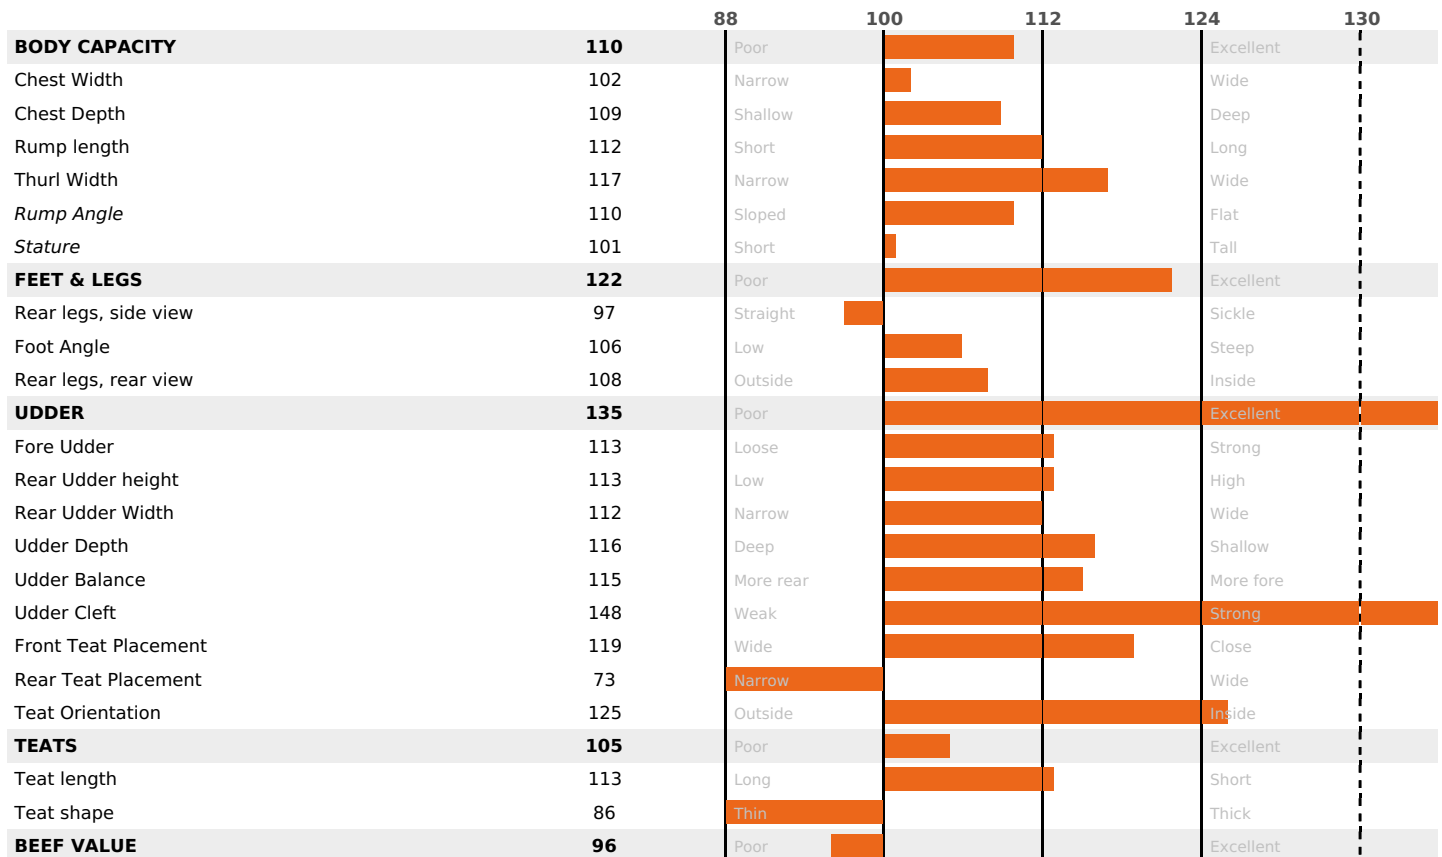

FR 2546585439 - N° A3005
BREEDER : GAEC DES ROCHES DU DARD
DAM : ROXANE / 1-305 / 9304Kg / 36,4 / 32,9

SOLIDS POWERFULL HEALTH GRAZING

PRODUCTION

Milk Synthesis **+48**

daughter(s) - Herd(s) - **Rel. 75%**

MILK	PROT. (KG)	FAT (KG)	PROT. (%)	FAT (%)	DIGER
+610	+32	+60	+0.21	+0.58	0.4

K-CAS	B-CAS
AB	A1A2

FUNCTIONAL

CALV. EASE	D. CALV. EASE	CALF VIT	D. CALF VIT.
95	95	95	95

MILCA : MIF / MTCP : MTF / MTETR : MTRF

HEALTH

2.0

NEW

TYPE

133

daughter(s) - Herd(s) - **Reliability 63**

NEW