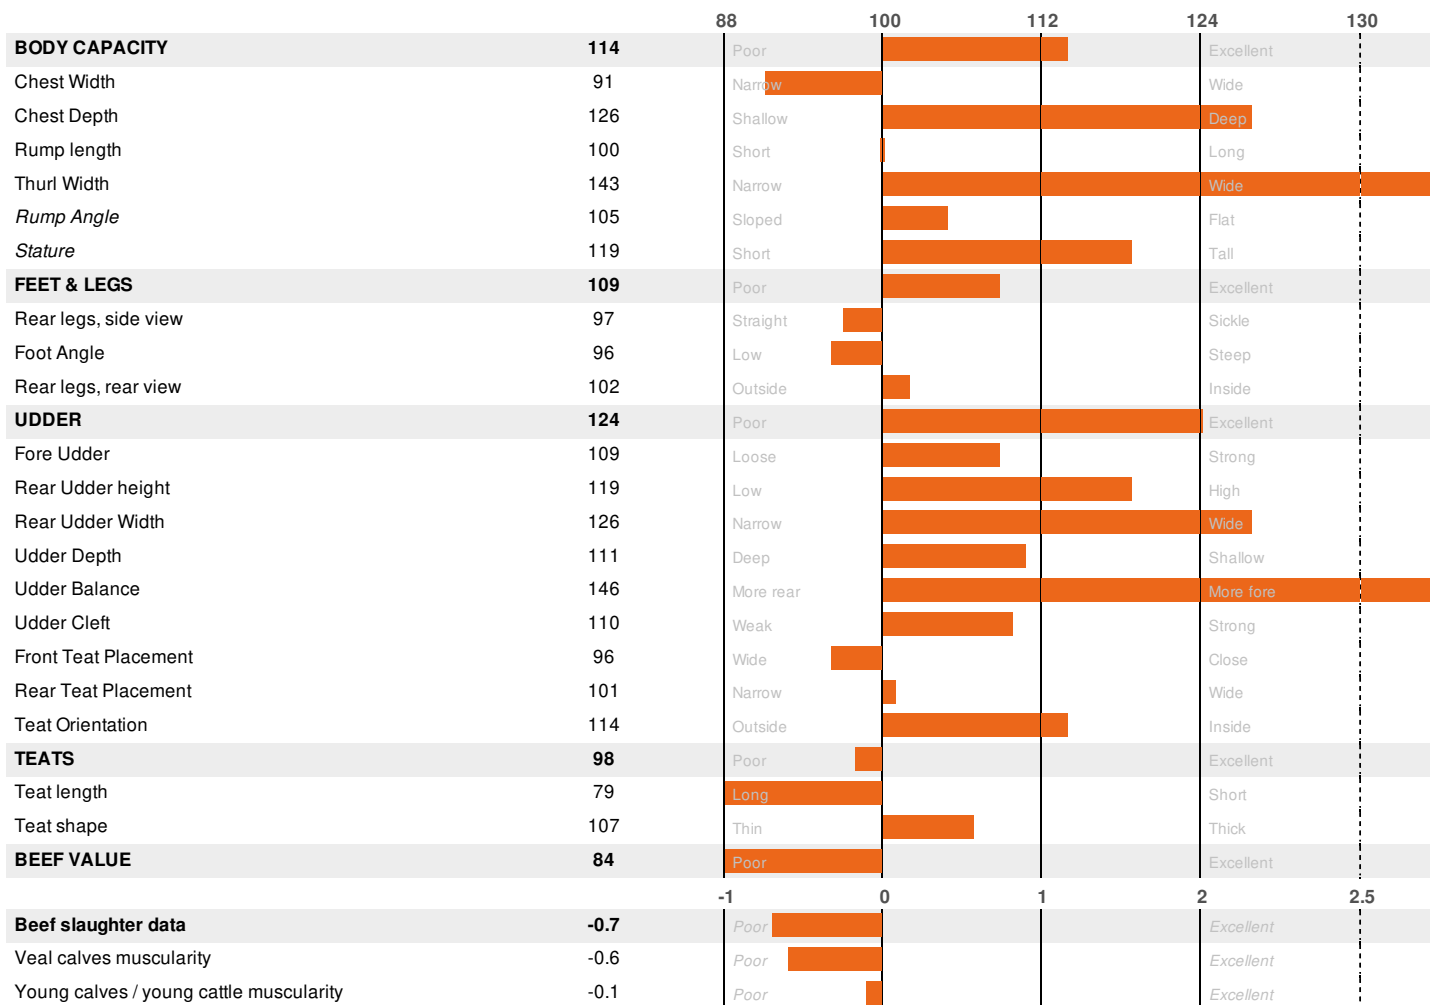

FR 5353907096 - N° 94966
BREEDER : GAEC DU GRAND BOURG
DAM : MANDARINE / 3-305 / 9606Kg / 35,5 / 35,1

POWERFULL HEALTH GRAZING

PRODUCTION

Milk Synthesis **+46**

4012 daughter(s) - 2178 Herd(s) - Rel. 95%

MILK	PROT. (KG)	FAT (KG)	PROT. (%)	FAT (%)	DIGER
+1244	+41	+36	+0.01	-0.2	-0.7

K-CAS	B-CAS
BB	A2A2

FUNCTIONAL

CALV. EASE	D. CALV. EASE	CALF VIT	D. CALF VIT.
88	95	95	95

MILCA : MIF / MTCP : MTF / MTETR : MTRF

HEALTH

0.1

NEW

TYPE

121

1966 daughter(s) - 1067 Herd(s) - Reliability 95

NEW